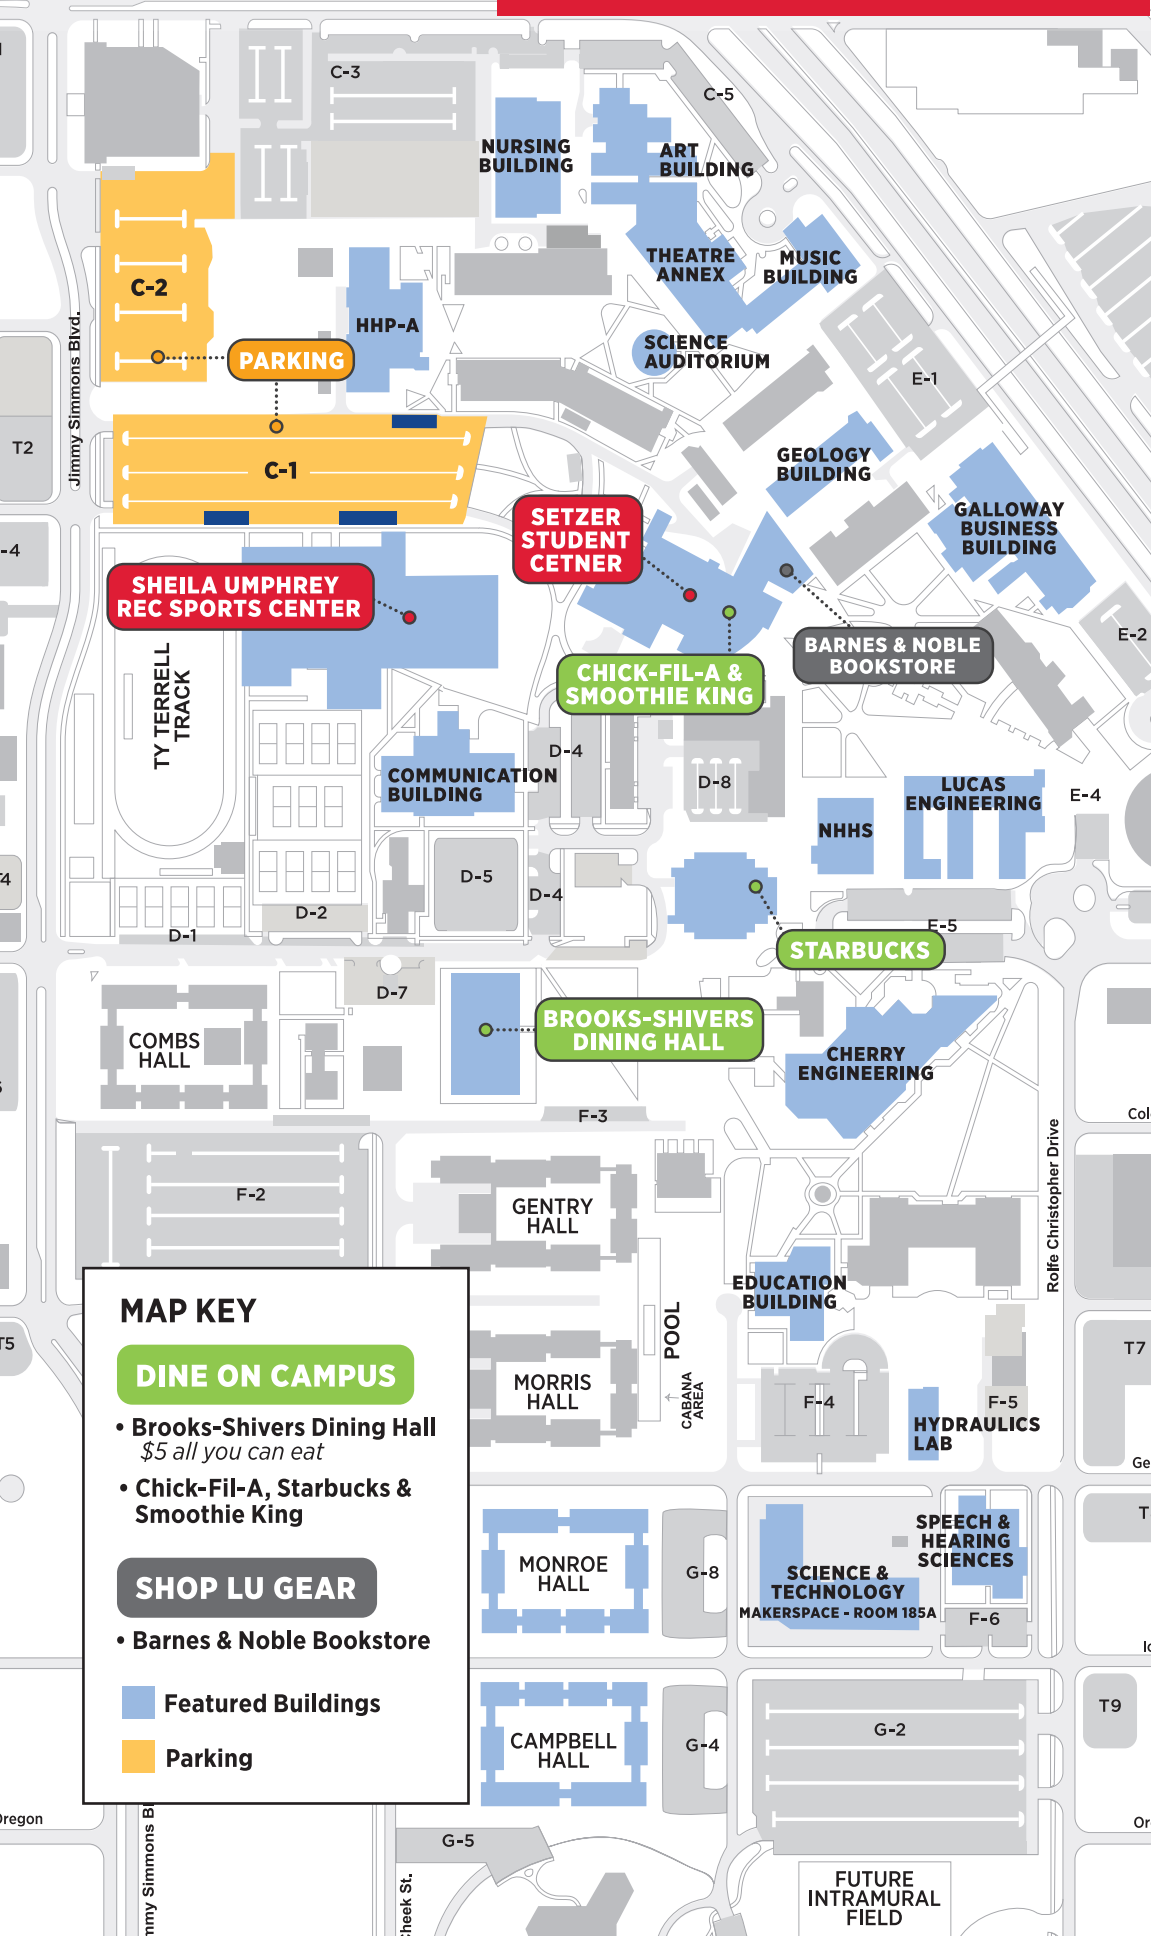

CARDINAL VIEW CAMPUS MAP

GET AROUND CAMPUS EASIER WITH OUR INTERACTIVE CAMPUS MAP!

[LAMAR.EDU/MAP](https://lamar.edu/map)

MAP KEY

DINE ON CAMPUS

- Brooks-Shivers Dining Hall
\$5 all you can eat
- Chick-Fil-A, Starbucks & Smoothie King

TOURS

DEPARTS FROM THE QUAD

- 9:15 a.m. to 10:15 a.m. — departing every 15 minutes
- 11:30 a.m. to 12:15 p.m. — departing every 15 minutes
- Los recorridos en español están disponibles a las 9:15 a.m. y a las 12:15 p.m.

Scan a college's QR code to explore their academic breakout sessions

SESSIONS DEPART FROM THE FOLLOWING LOCATIONS | Engineering — Setzer Student Center, Ballroom A
All other colleges — College's tent in the Quad

Chick-Fil-A
10:30 a.m.–3:30 p.m.
Setzer Student Center

Smoothie King
8 a.m.–2 p.m.
Setzer Student Center

Starbucks
8 a.m.–2 p.m.
Library

SHOP LU GEAR AT 10% OFF

BARNES AND NOBLE BOOKSTORE

Located inside the Setzer Student Center. Open 9 a.m.–1 p.m.