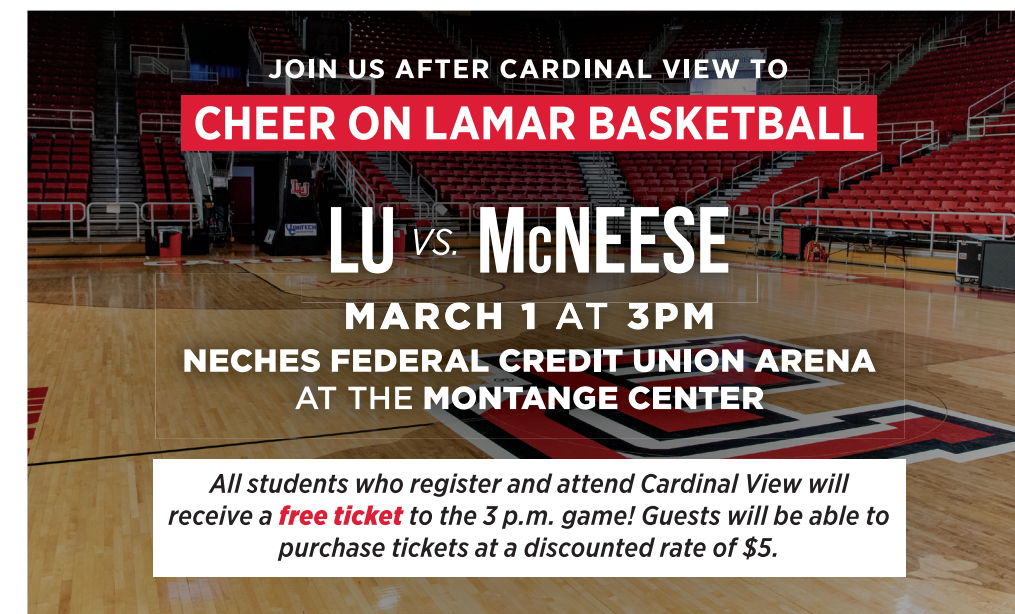

COLLEGE OF BUSINESS

- Accounting • #
- Construction Management
- Economics
- Finance •
- General Business •
  - Advertising Communication
  - Construction Management
  - Entrepreneurship •
  - Industrial Engineering
- Human Resource Management •
- Management •
- Management Information Systems •
  - Business Analytics
  - Enterprise Resource Planning
- Marketing •

COLLEGE OF ENGINEERING

- Chemical Engineering
- Civil Engineering
- Computer Engineering •
- Electrical Engineering •
- Industrial Engineering •
- Industrial Technology •
- Mechanical Engineering

COLLEGE OF FINE ARTS & COMMUNICATION

- American Sign Language
  - Education •
  - Interpreting
  - Advocacy
- Art
  - Art Education •
  - Graphic Design
  - Studio Art •
    - Painting
    - Drawing
    - Photography
    - Printmaking
    - Sculpture
- Communication and Media
  - Advertising •
  - Broadcasting
  - Communication Studies
  - Film Studies
  - Journalism
  - Public Relations
- Music
  - Composition
  - Music
  - Music Education •
  - Performance
- Speech and Hearing Sciences
- Theatre and Dance
  - Acting
  - Dance
  - Design and Tech

KEY

- Teaching Certification Available
- Offered as online or on-campus degree program
- # Master's Fast Track